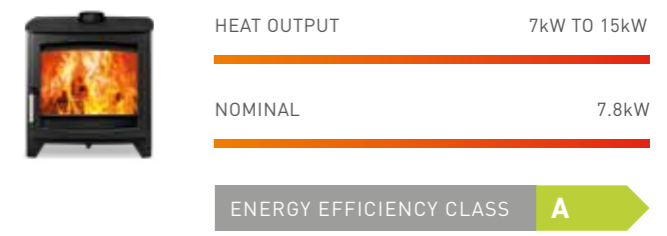

aspect 14

range

PARKRAY CONTEMPORARY RANGE

BRING YOUR HOME ALIVE WITH THE GLOW OF THE ASPECT 14 AND ITS TOASTY OUTPUT OF UP TO 15KW.

Great for heating larger family rooms, the Aspect 14 offers all the ambiance of a real fire, along with powerful Tripleburn® technology. This contemporary stove burns beautifully, and comes with two handle options to suit any interior.

- 5X LESS SMOKE
- DEFRA APPROVED
- 5" FLUE COLLAR
- TRIPLEBURN® TECHNOLOGY
- HOT AIRWASH SYSTEM
- LARGE VIEWING WINDOW
- GRATE KIT OPTION
- HANDLE OPTIONS: BLACK CHROME AND STAINLESS STEEL