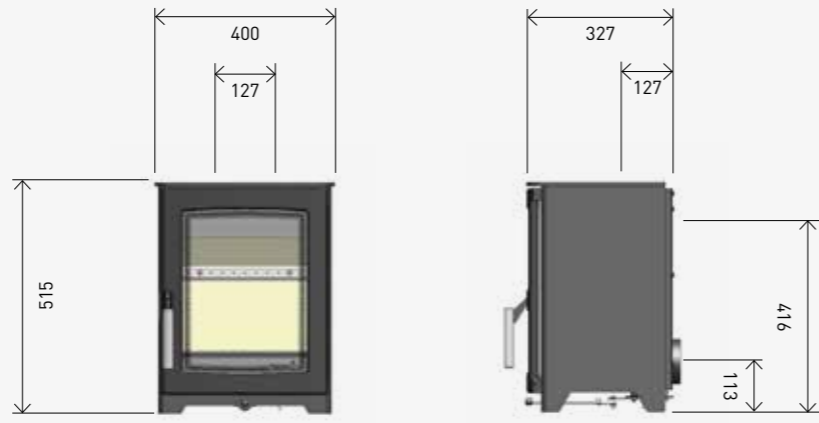

ASPECT 4
COMPACT

4C

ASPECT 6

6