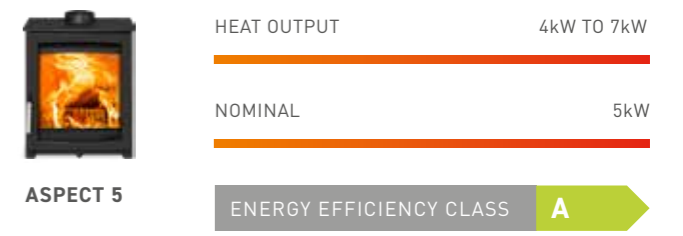

ASPECT 4 COMPACT / STAINLESS STEEL HANDLE

aspect 5

range

PARKRAY CONTEMPORARY RANGE

HIGHLY CONTROLLABLE, THE ASPECT 5 SERIES CAN CHANGE FROM A HIGH TO LOW OUTPUT IN A MATTER OF SECONDS.

Even with their generous maximum outputs, these stoves have impressively low CO emissions, which means you can keep warm whilst being environmentally friendly.

ASPECT 5 COMPACT / STAINLESS STEEL HANDLE

aspect 6

range

PARKRAY CONTEMPORARY RANGE

THE ASPECT 6 OFFERS A TRULY MESMERISING VIEW OF THE FLAMES, MAKING AN ALLURING CENTREPIECE IN ANY ROOM.

Combining looks, controllability and high efficiency, the Aspect 6 is an excellent addition to any home. This stove boasts our famous Tripleburn® technology and offers a generous output of up to 7.5kW, making it an impressive all-rounder.