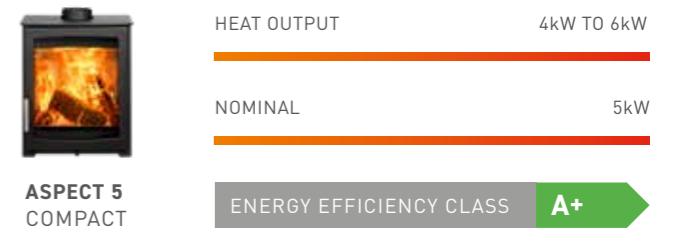

aspect 4

range

PARKRAY CONTEMPORARY RANGE

4

THE ASPECT 4 AND ASPECT 4 COMPACT ARE THE SMALLEST OF THE ASPECT COLLECTION, BUT THEY REALLY KICK OUT SOME HEAT.

With a heat output range of 3-5.5kW, DEFRA approval and a very high efficiency, these stoves may be small but ensure a beautiful view of the flames through their large viewing window.

ASPECT 4 COMPACT

HEAT OUTPUT 3kW TO 5kW

NOMINAL 4.5kW

ENERGY EFFICIENCY CLASS **A+**

ASPECT 4

HEAT OUTPUT 3.5kW TO 5.5kW

NOMINAL 4.5kW

ENERGY EFFICIENCY CLASS **A+**

ASPECT 4 COMPACT / STAINLESS STEEL HANDLE

aspect 5

range

PARKRAY CONTEMPORARY RANGE

HIGHLY CONTROLLABLE, THE ASPECT 5 SERIES CAN CHANGE FROM A HIGH TO LOW OUTPUT IN A MATTER OF SECONDS.

Even with their generous maximum outputs, these stoves have impressively low CO emissions, which means you can keep warm whilst being environmentally friendly.

ASPECT 5 COMPACT / STAINLESS STEEL HANDLE

aspect 6

range

PARKRAY CONTEMPORARY RANGE

THE ASPECT 6 OFFERS A TRULY MESMERISING VIEW OF THE FLAMES, MAKING AN ALLURING CENTREPIECE IN ANY ROOM.

Combining looks, controllability and high efficiency, the Aspect 6 is an excellent addition to any home. This stove boasts our famous Tripleburn® technology and offers a generous output of up to 7.5kW, making it an impressive all-rounder.