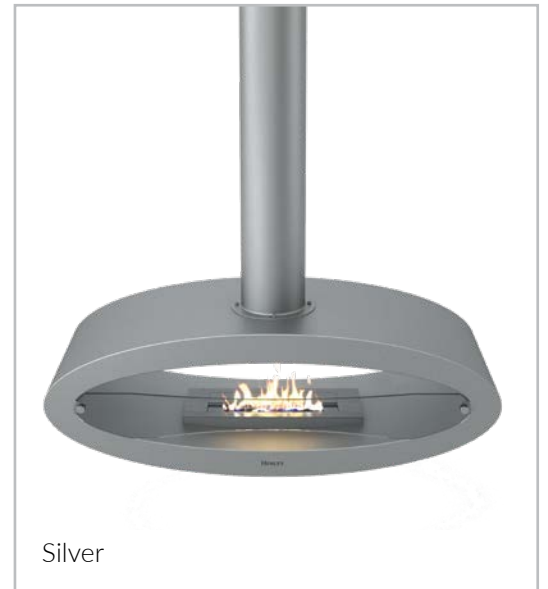

White

Silver